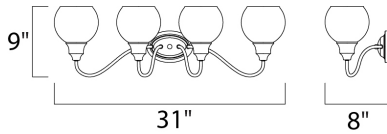

**PRODUCT DESCRIPTION**

Curved arms support circular glass with an open bottom which can be installed facing up or down. Available in your choice of Polished Chrome with Clear glass or Satin Nickel with Satin White glass.

**MEASUREMENTS**

DIMENSION : 31" W x 9" H x 8" Ext  
 BACK PLATE : 6" W x 4.15" H x 5.25" HCO  
 HANGING WEIGHT : 3.53 lb

**LAMPING**

INPUT VOLTAGE : 120V  
 BULB : 4 x 60W Incandescent E26 Medium , 240W Total  
 BULB INCLUDED : (Not Included)  
 DIMMABLE : Yes